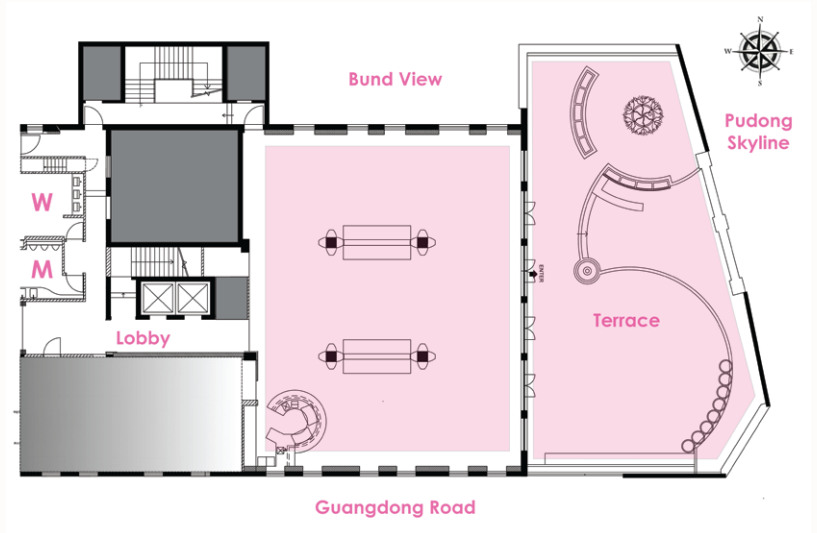

Seating for up to 200 people

最多可容纳500位客人的鸡尾酒会

For large events, standing room up to 500 people

米氏西餐厅单独包场活动

可使用米氏西餐厅专属露台！

EXCLUSIVE USE

of *M on the Bund*

Including use of our terrace!

最多可容纳150位客人就坐用餐

Seating for up to 150 people

最多可容纳300位客人的鸡尾酒会

For large events, standing room up to 300 people

魅蓝单独包场活动

迎宾酒会可在米氏西餐厅露台进行!

EXCLUSIVE USE of GLAM

Welcome drinks served on the M on the Bund terrace upon request...

最多可容纳70位客人就坐用餐
Seating for up to 70 people

最多可容纳200位客人的鸡尾酒会
For large events,
standing room up to 200 people

米氏私人包厢 - 小型聚会的致佳选择

M'S PRIVATE ROOM

The perfect setting for that intimate gathering...

可容纳14位客人就坐用餐