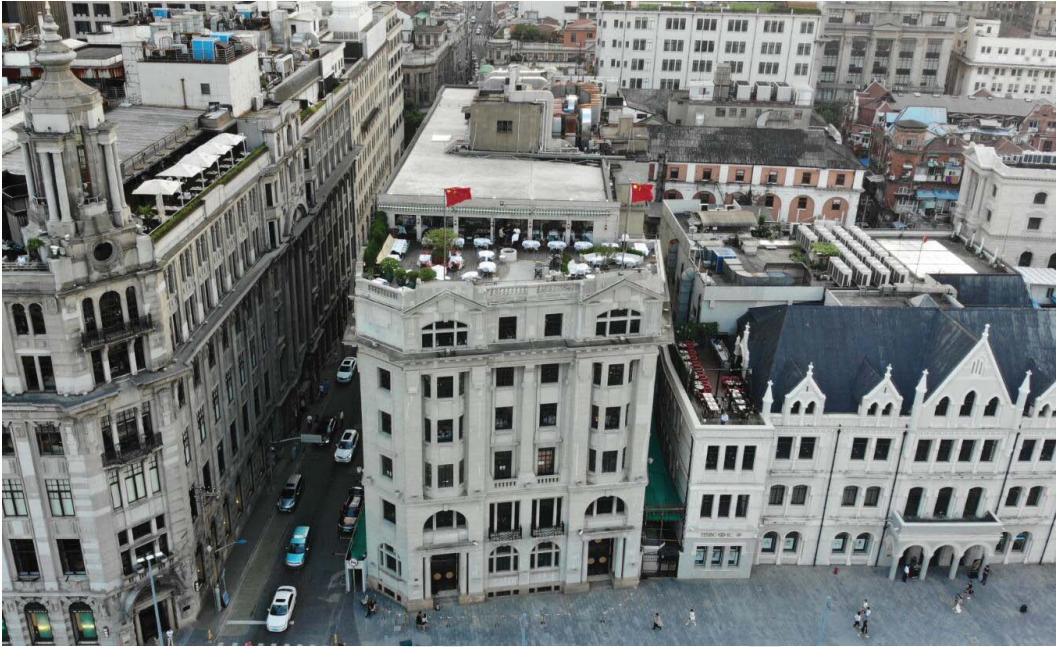

坐落于外滩原日清船运大楼(于1927年建成)的顶层,米氏西餐厅将巍然壮观的外滩美景尽收眼底。这里有温馨复古的氛围,有创新多变的菜单,老上海的怀旧与现代的摩登气息在此完美融合。在这里举办的任何活动,都将成就一段令人难忘的美好回忆。

Located at the pinnacle of the historic Nissin Shipping Building in a warm, sophisticated space, M on the Bund, the first restaurant on the bund, overlooks one of the most breathtaking views in the world: Shanghai's skyline... old and new. The perfect setting for an unforgettable event.