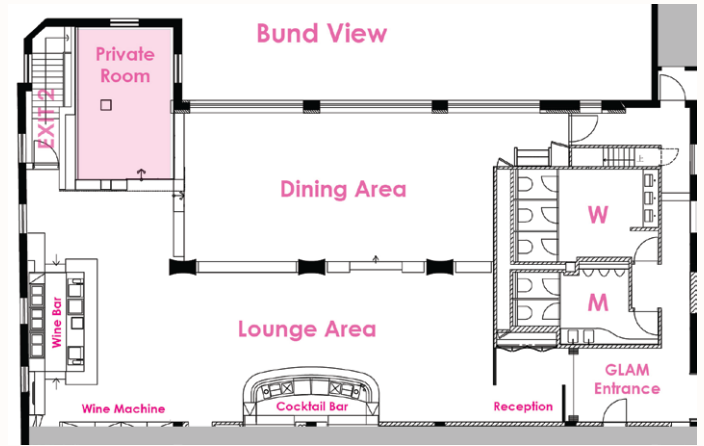

最多可容纳150位客人就坐用餐

Seating for up to 150 people

最多可容纳300位客人的鸡尾酒会

For large events, standing room up to 300 people

魅蓝单独包场活动

迎宾酒会可在米氏西餐厅露台进行!

EXCLUSIVE USE of GLAM

Welcome drinks served on the M on the Bund terrace upon request...

最多可容纳70位客人就坐用餐
Seating for up to 70 people

最多可容纳200位客人的鸡尾酒会
For large events,
standing room up to 200 people

米氏私人包厢 - 小型聚会的致佳选择

M'S PRIVATE ROOM

The perfect setting for that intimate gathering...

可容纳14位客人就坐用餐

Private Dining for up to 14 people

可容纳25位客人的小型产品发布会或鸡尾酒会

Small group presentations, private cocktail party up to 25 people

非包场活动

12-40位客人的团体可酌情提供相对独立的用餐空间

NON-EXCLUSIVE USE OF M

Groups of 12-40 people can book non-exclusive use of space