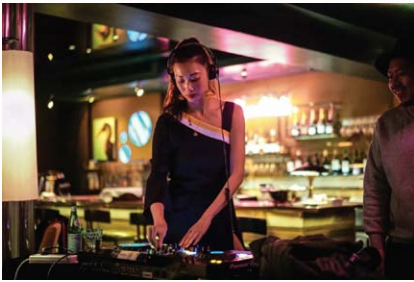

外滩五号提供代客泊车 BUND5 Valet Parking

停车场步行3分钟可达
Parking facilities are available
within 3 minutes walking distance at:

- 华尔道夫酒店 Waldorf Astoria Hotel Shanghai
- 威斯汀酒店 Westin Hotel Shanghai

没有找到适用于您的宴会方案?
Don't see exactly what you want here?

请联络我们的私人宴会负责人，
为您度身定制符合您预算和品位的专享活动。

Our dedicated private dining staff will work with you to create
a tailored event to suit a variety of budgets and tastes.

7F, No.5 The Bund, Shanghai
上海市外滩五号七楼

(86 21) 6350 9988
functions@m-onthebund.com

www.m-restaurantgroup.com