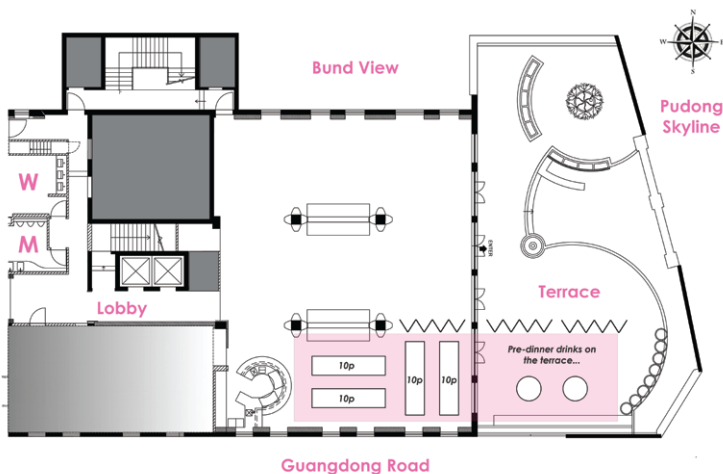

最多可容纳70位客人就坐用餐
Seating for up to 70 people

最多可容纳200位客人的鸡尾酒会
For large events,
standing room up to 200 people

米氏私人包厢 - 小型聚会的致佳选择

M'S PRIVATE ROOM

The perfect setting for that intimate gathering...

可容纳14位客人就坐用餐

Private Dining for up to 14 people

可容纳25位客人的小型产品发布会或鸡尾酒会

Small group presentations, private cocktail party up to 25 people

非包场活动

12-40位客人的团体可酌情提供相对独立的用餐空间

NON-EXCLUSIVE USE OF M

Groups of 12-40 people can book non-exclusive use of space