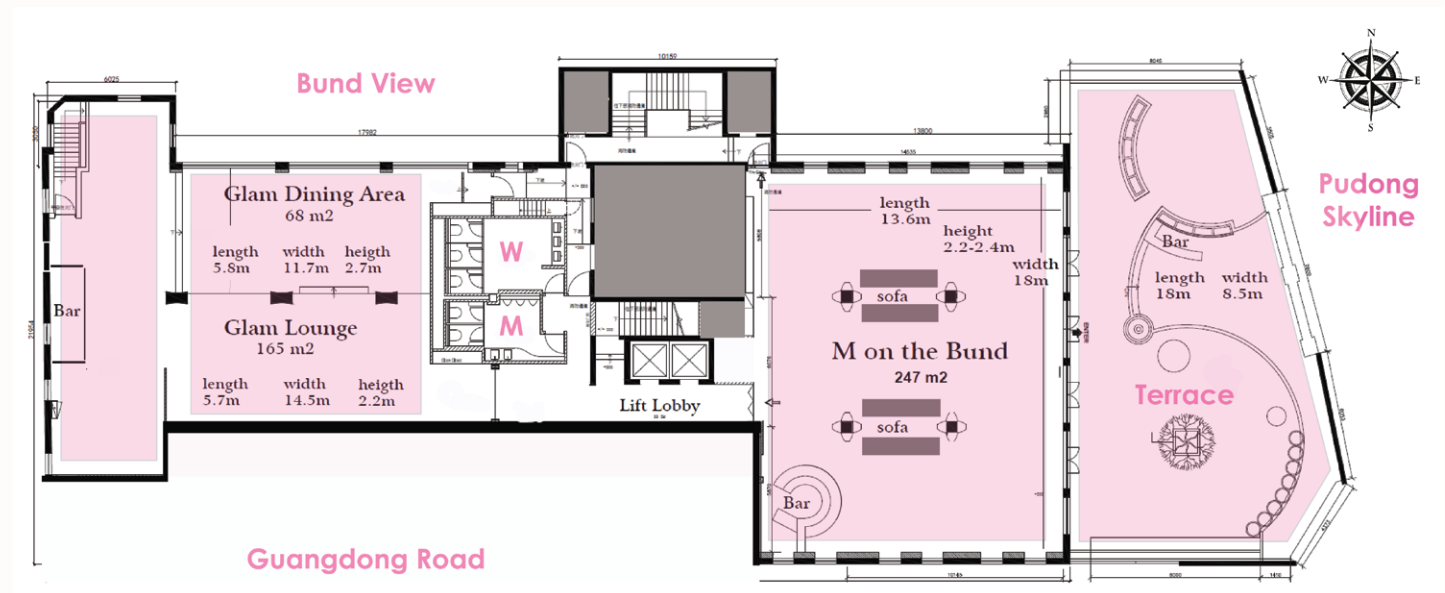

米氏西餐厅及魅蓝 - 整层包场活动

可使用米氏西餐厅专属露台！

EXCLUSIVE USE

of the whole of **M ON THE BUND** & **GLAM**

Including our famous terrace!

最多可容纳200位客人就坐用餐

Seating for up to 200 people

最多可容纳500位客人的鸡尾酒会

For large events, standing room up to 500 people