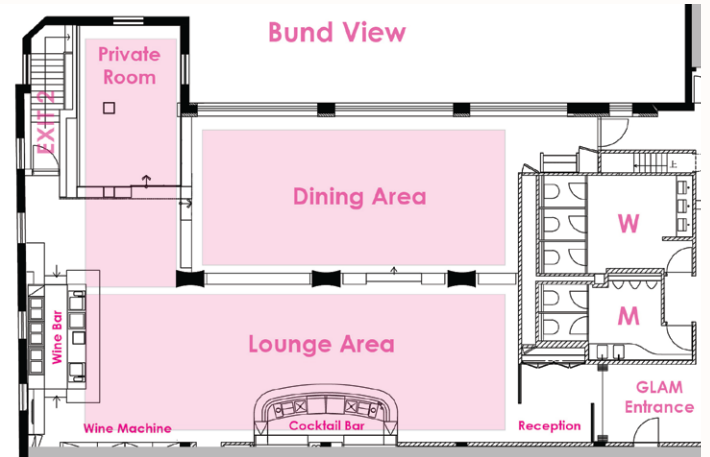

Seating for up to 200 people

最多可容纳500位客人的鸡尾酒会

For large events, standing room up to 500 people

米氏西餐厅单独包场活动

可使用米氏西餐厅专属露台！

EXCLUSIVE USE

of *M on the Bund*

Including use of our terrace!

最多可容纳150位客人就坐用餐

Seating for up to 150 people

最多可容纳300位客人的鸡尾酒会

For large events, standing room up to 300 people

魅蓝单独包场活动

迎宾酒会可在米氏西餐厅露台进行!

EXCLUSIVE USE of GLAM

Welcome drinks served on the M on the Bund terrace upon request...

最多可容纳70位客人就坐用餐
Seating for up to 70 people

最多可容纳200位客人的鸡尾酒会
For large events,
standing room up to 200 people

米氏私人包厢 - 小型聚会的致佳选择

M'S PRIVATE ROOM

The perfect setting for that intimate gathering...

可容纳14位客人就坐用餐

Private Dining for up to 14 people

可容纳25位客人的小型产品发布会或鸡尾酒会

Small group presentations, private cocktail party up to 25 people

非包场活动

12-40位客人的团体可酌情提供相对独立的用餐空间

NON-EXCLUSIVE USE OF M

Groups of 12-40 people can book non-exclusive use of space