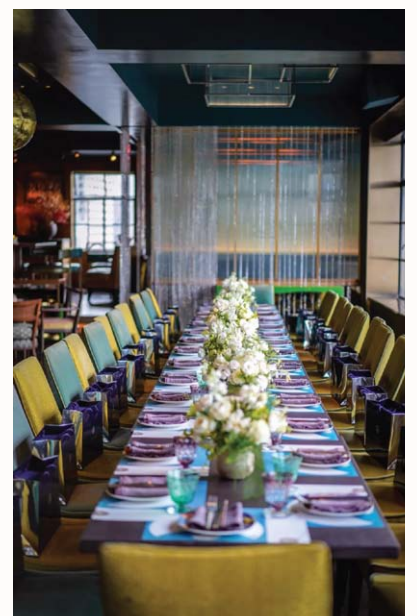

魅蓝单独包场活动

迎宾酒会可在米氏西餐厅露台进行!

EXCLUSIVE USE of GLAM

Welcome drinks served on the M on the Bund terrace upon request...

最多可容纳70位客人就坐用餐
Seating for up to 70 people

最多可容纳200位客人的鸡尾酒会
For large events,
standing room up to 200 people