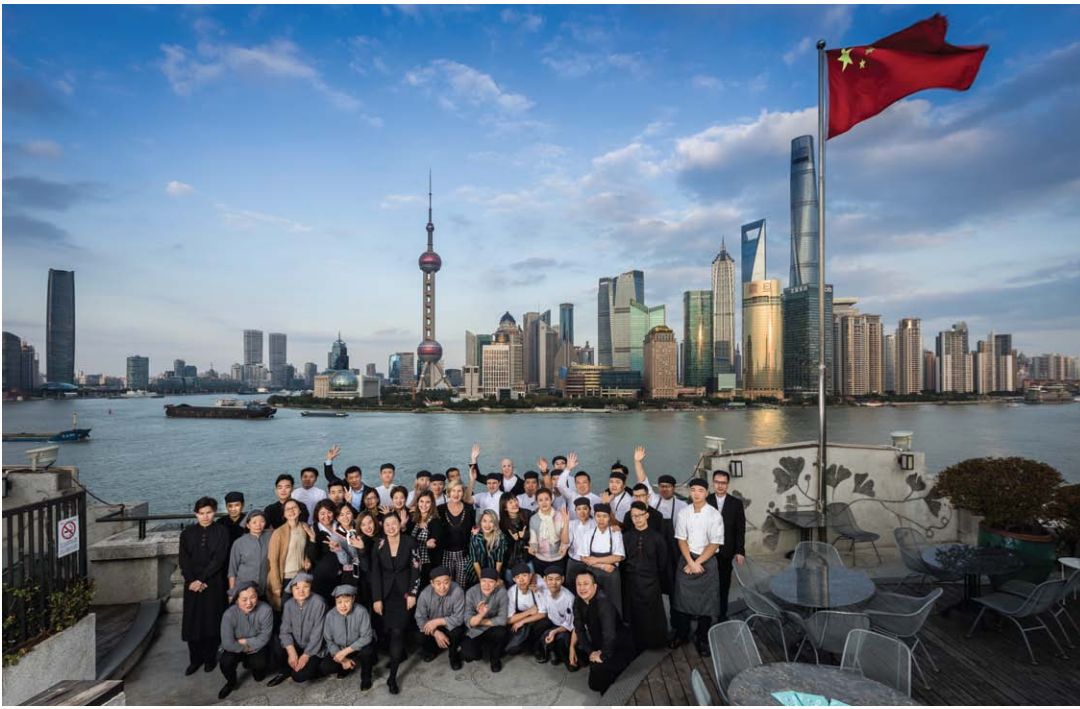

坐落于外滩原日清船运大楼(于1927年建成)的顶层,米氏西餐厅将巍然壮观的外滩美景尽收眼底。这里有温馨复古的氛围,有创新多变的菜单,老上海的怀旧与现代的摩登气息在此完美融合。在这里举办的任何活动,都将成就一段令人难忘的美好回忆。

Located at the pinnacle of the historic Nissin Shipping Building in a warm, sophisticated space, M on the Bund, the first restaurant on the bund, overlooks one of the most breathtaking views in the world: Shanghai's skyline... old and new. The perfect setting for an unforgettable event.